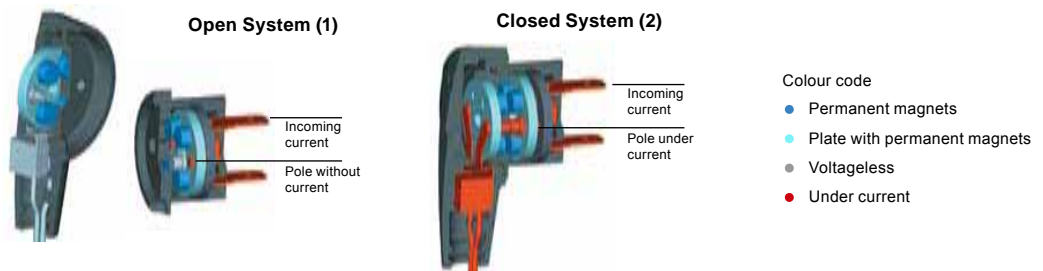

Power System

1. Colour code
2. Permanent magnets
   - Plate with permanent magnets
   - Voltageless
   - Under current

MagCode Power System - Magnetic locking connection

Description	12V Part Number	24V Part Number
Power System Kit (1x Power Port & 1x Port Clip)	8KW 958 990-801	8KW 958 992-801
Power Port	8JA 958 990-001	8JA 958 992-001
Power Clip	8JB 958 991-001	8JB 958 993-001