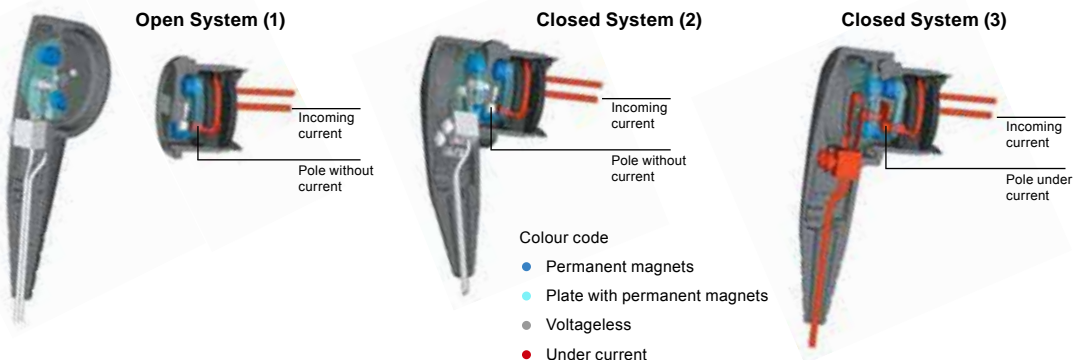

Power System Plus

1. Colour code
2. Permanent magnets
   - Plate with permanent magnets
   - Voltageless
   - Under current

MagCode Power System Plus - Magnetic locking connection plus mechanical twist lock

Description	12V Part Number	24V Part Number
Power System Plus Kit (1x Power Port & 1x Port Clip)	8KW 958 990-901	8KW 958 992-901
Power Port Plus	8JA 958 990-101	8JA 958 992-101
Power Clip Plus	8JB 958 991-101	8JB 958 993-101